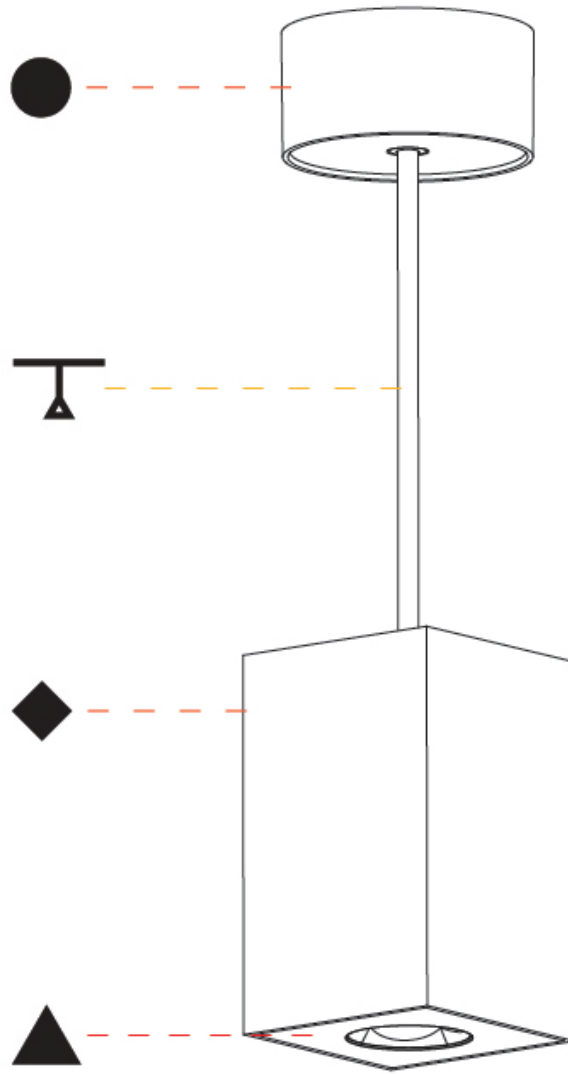

OIKO PRO SQUARE SUSPENSION

A300397-

PROJECT	_____
TYPE	_____
SPECIFIER	_____
QUANTITY	_____
DATE	_____

A