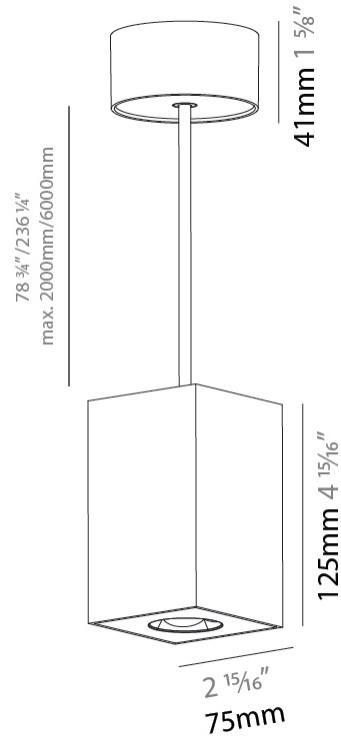

GENERAL

Series: Oiko Pro Square
Partner: Prolicht
Division: Architectural
Installation: Suspension
Product Type: Pendant
Mounting Location: Ceiling
Light Distribution: Direct

PHYSICAL

Shape: Square
Length (mm): 75
Length (in): 2 ¹⁵/₁₆
Width (mm): 75
Width (in): 2 ¹⁵/₁₆
Height (mm): 125
Height (in): 4 ⁷/₁₆
Weight (kg): 0.769

Fixture Finish: SSR / BKV / CWI / CRY / HAB / UFT / ITA / RUA / FTG / MYG / LOD / PUS / FRO / FUP / KIA / POP / BLS / SPG / MEY / GOH / CHC / COM / ABZ / JAG / OBR / MOS / ROR

Fixture Material: Metal

Cable Details: 2000mm / 6000mm Cable - Options : Transparent, Black, White, Red, Orange

ELECTRICAL

Lamp Type: LED (Zhaga Standard)
Input Wattage (W): 12.9
Dimming: Tri-Mode (Non-Dimming and Phase Dimming (120Vac only) and 0-10V Dimming)
Driver Included: No
Driver Location: Remote
Driver Type: Constant Current - Universal
Driver Class: Class 2
Input Voltage (V): 120 - 277
Constant Current (MA): 350

LED

Color Temperature (°K): 2700 / 3000 / 3500 / 4000
Max. Delivered Lumen (lm): 1218 / 1214 / 1272 / 1283
Nominal Lumen (lm): 1473 / 1468 / 1538 / 1552
CRI: >90 CRI
Lamp Life (hrs): 50000

OPTICAL

Reflector°: 34
Adjustability: Fixed

RATINGS AND CERTIFICATIONS

Certified By: Certified for North American Standards
IP rating: IP20